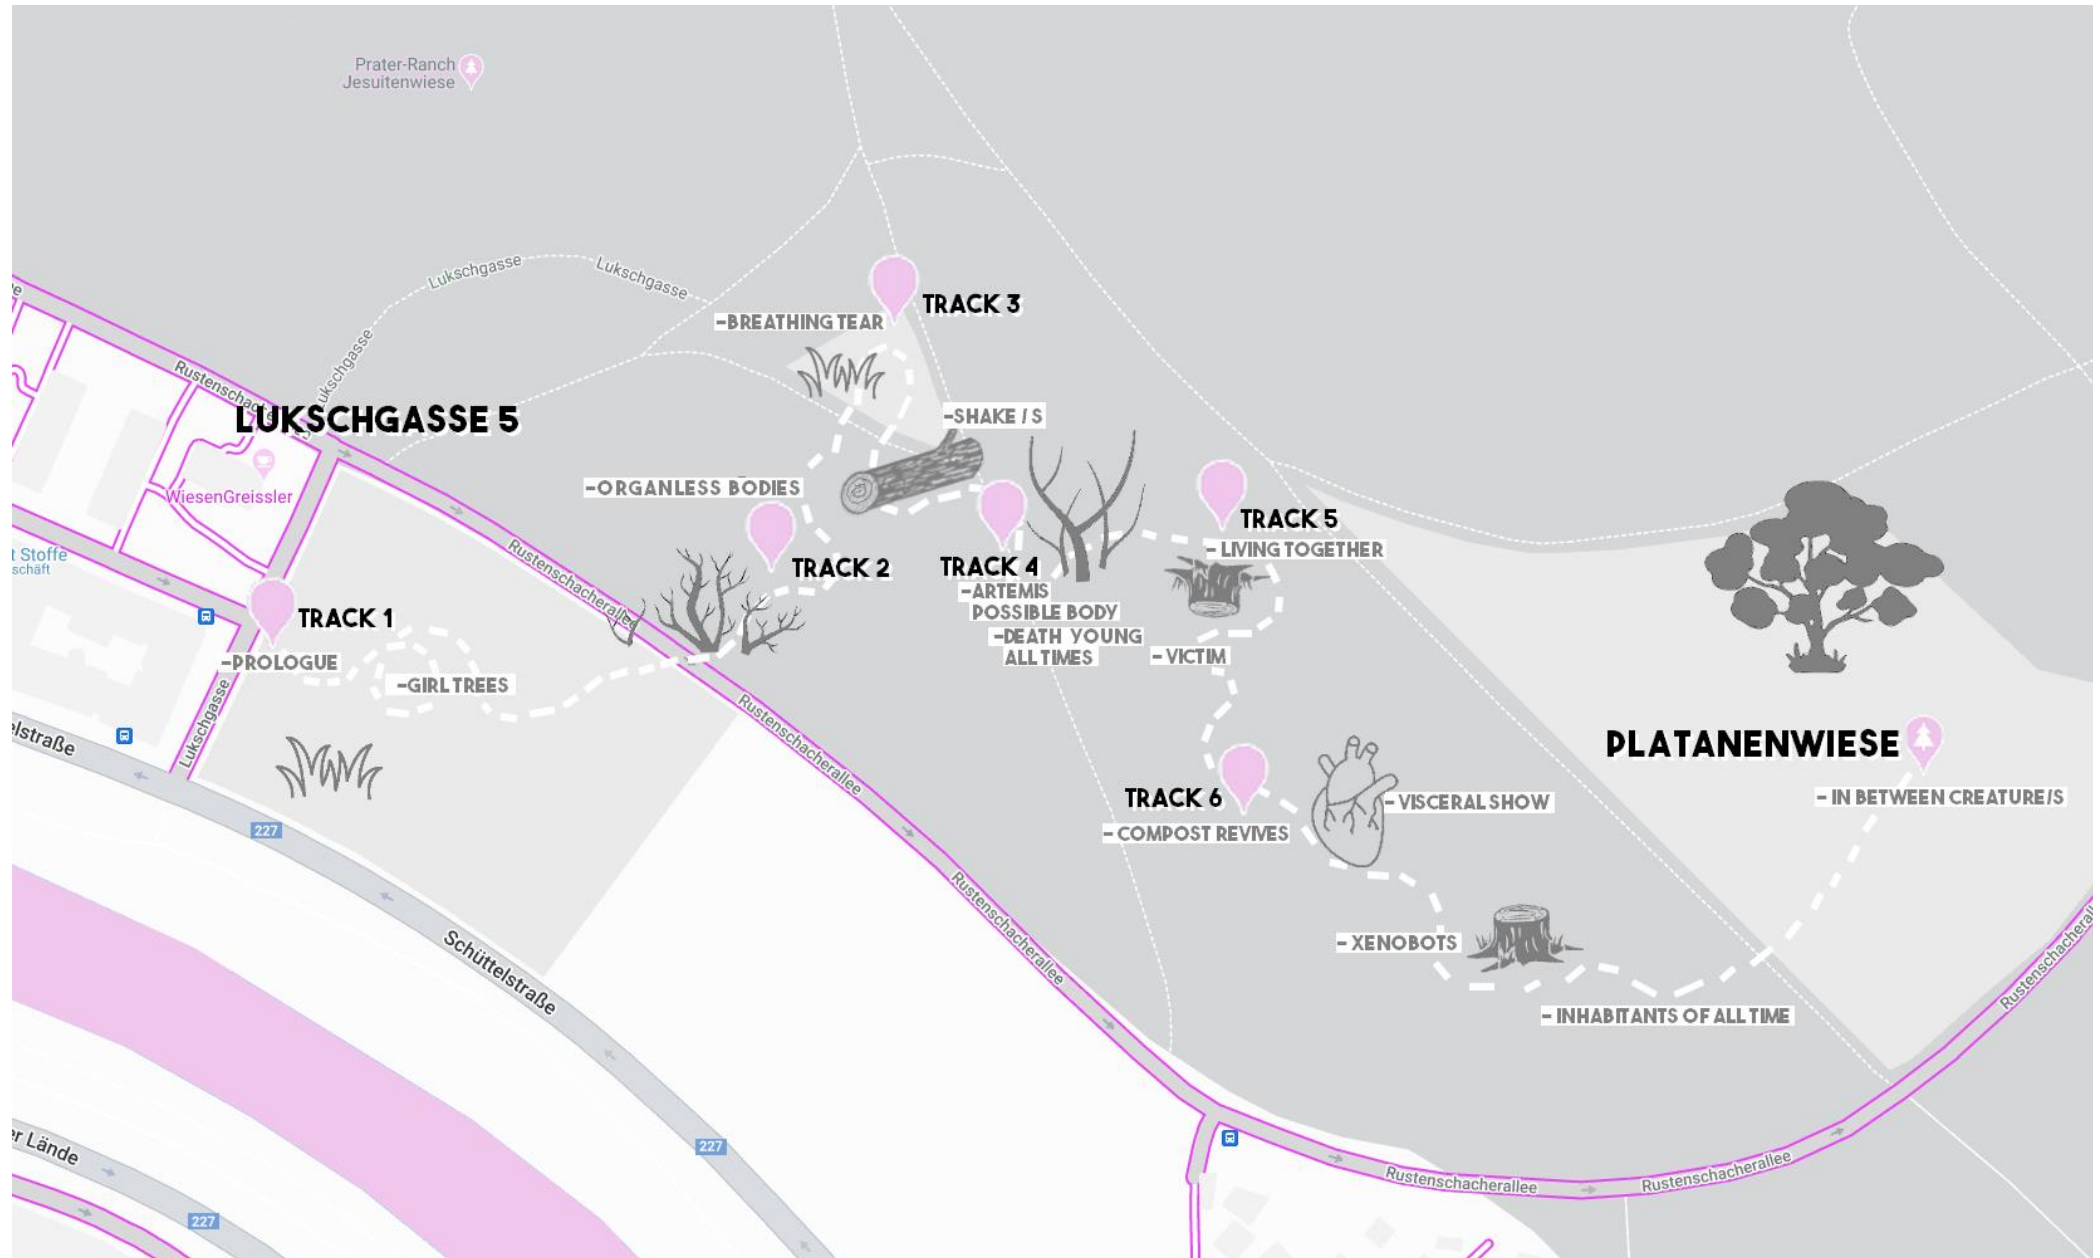

# ORACLE AND SACRIFICE IN THE WOODS

BY CLAUDIA BOSSE

\*\* the tracks lead through the landscape along the different locations, through which you can move independently at any time. attention: the individual files have pauses. the next track is indicated within the individual files. \*\*

[go to the website](#) // [audio files](#)